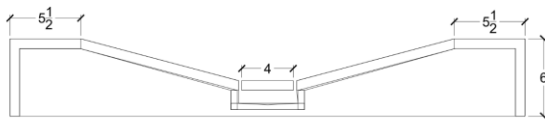

## V7 Integrated Vanity

Available as shown in Statuary White Marble,

or produced to customer specifications in virtually any natural stone.

Additional services include crating and shipping throughout the US and Canada.