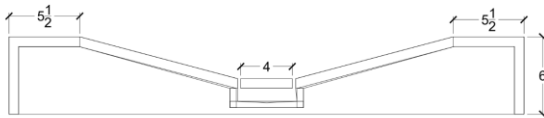

## V7 Integrated Vanity

Available as shown in Statuary White Marble,

or produced to customer specifications in virtually any natural stone.

Additional services include crating and shipping throughout the US and Canada.